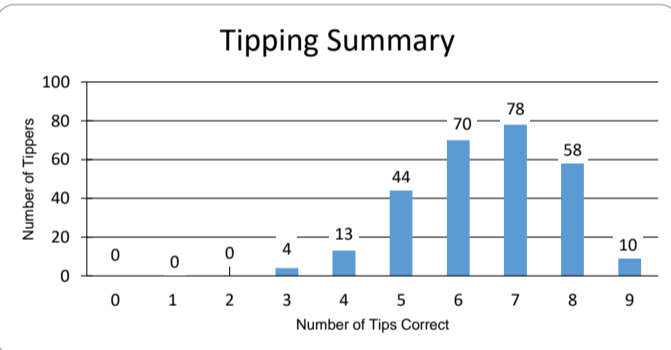

Winner this round
Trevor Duggan (9/9) 162 points. (Actual 164)

Number of tips submitted	277	86.8%
Average Score this week	6.51	
Wild Cards played	3	
Average Wild Card score	7.00	

Match Results AFL Round 19	# of tippers correct
Richmond 98 d Collingwood 66	204 73.6%
Brisbane Lions 87 d Hawthorn 60	129 46.6%
Carlton 87 d Adelaide 60	75 27.1%
West Coast 121 d North Melbourne 72	267 96.4%
GWS Giants 56 d Port Adelaide 55	203 73.3%
St Kilda 104 d Melbourne 85	170 61.4%
Western Bulldogs 113 d Fremantle 66	240 86.6%
Geelong 107 d Sydney 80	250 90.3%
Essendon 106 d Gold Coast 96	266 96.0%

Team	%	Points
Geelong	135.7%	56
West Coast	116.5%	52
Brisbane Lions	116.2%	52
Richmond	109.4%	48
GWS Giants	122.7%	44
Collingwood	108.7%	44
Essendon	104.3%	44
Adelaide	107.5%	36
Western Bulldogs	96.7%	36
Port Adelaide	102.1%	32
Hawthorn	99.9%	32
Fremantle	93.2%	32
St Kilda	85.0%	32
North Melbourne	95.6%	28
Sydney	93.9%	24
Carlton	87.9%	24
Melbourne	80.7%	20
Gold Coast	66.4%	12